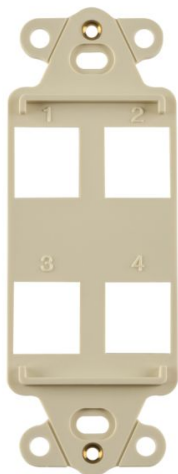

Specification Sheet

Part Number: FPRMF4-I

Article Number

854-39302

Type

FPRMF4

Color

Ivory (IV)

Features & Benefits

- Mounting frames attach onto electrical outlet boxes, raceway junction boxes or directly onto the wall which allows telecommunications installation to appear consistent with electrical outlets.
- Available in three colors to match HellermannTyton's raceway products, junction boxes and jacks.

Quantity Per

bag

Product Description

Offered in single or dual gang styles, the decorator faceplate is designed to cover standard electrical outlets. For communications/data applications, these faceplates also can be used to cover a standard decorator mounting frame.

Short Description

Rectangular Decorator 4 Port Mounting Frame, ABS 94V-0, Ivory, 1/pkg

Global Part Name

FPRMF4

Technical Description

Rectangular Decorator 4 Port Mounting Frame, Ivory

Port Count

Unloaded